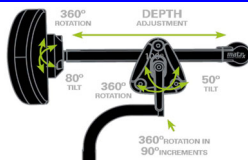

Please note: Shoulder harness back guides are also available on the Body point price list

Privacy flap attachment to fit all backs from 30.5cm to 50.5cm wide

1551799	Extra Small	26cm x 41cm	£49.00
1551800	Small	33cm x 41cm	£49.00
1551903	Medium	38cm x 41cm	£49.00
1551904	Large	43cm x 41cm	£49.00

Headrest

Complete headrest

1634173	Matrix Loxx soft headrest pad kit			£269.00
---------	-----------------------------------	--	--	---------

Headrest Adaptor

1632756	E2 Headrest adaptor - When required with back heights 12" - 13" - must be selected as an option			£21.00
---------	---	--	--	--------